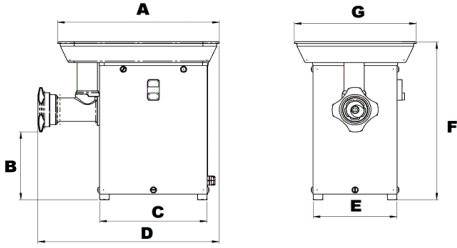

MEAT GRINDERS

Inches	A	B	C	D	E	F	G
PM-70/12	16.1	6.9	10.6	17.9	8.3	16.1	12.2
PC-82/22	16.3	6.1	16.3	19.4	12.2	16.7	12.2
PC-98/32	23.9 (26.9*)	4.1	21.1	29.0	13.3	21.7	16.1(19.5*)
PC98L/32L	33.1	21.9	18.7	35.3	15.7	41.5	21.3
PC-114	23.9	34.8	21.1	34.0	13.2	22.8	19.5
PC-114L	33.1	21.3	18.7	36.8	15.7	41.5	21.3

OPTIONS:

LARGE FEED PAN Holds More Meat for Fast Feeding & Less Handling Time (PC-98/32)

MODEL	PLATE SIZE
PM-70/12	#12 ENTERPRISE
PC-82/22	#22 ENTERPRISE
PC-98/32	#32 ENTERPRISE
PC-98L/ 32L	#32 ENTERPRISE
PC-114	#114 UNGER
PC-114L	#114 UNGER